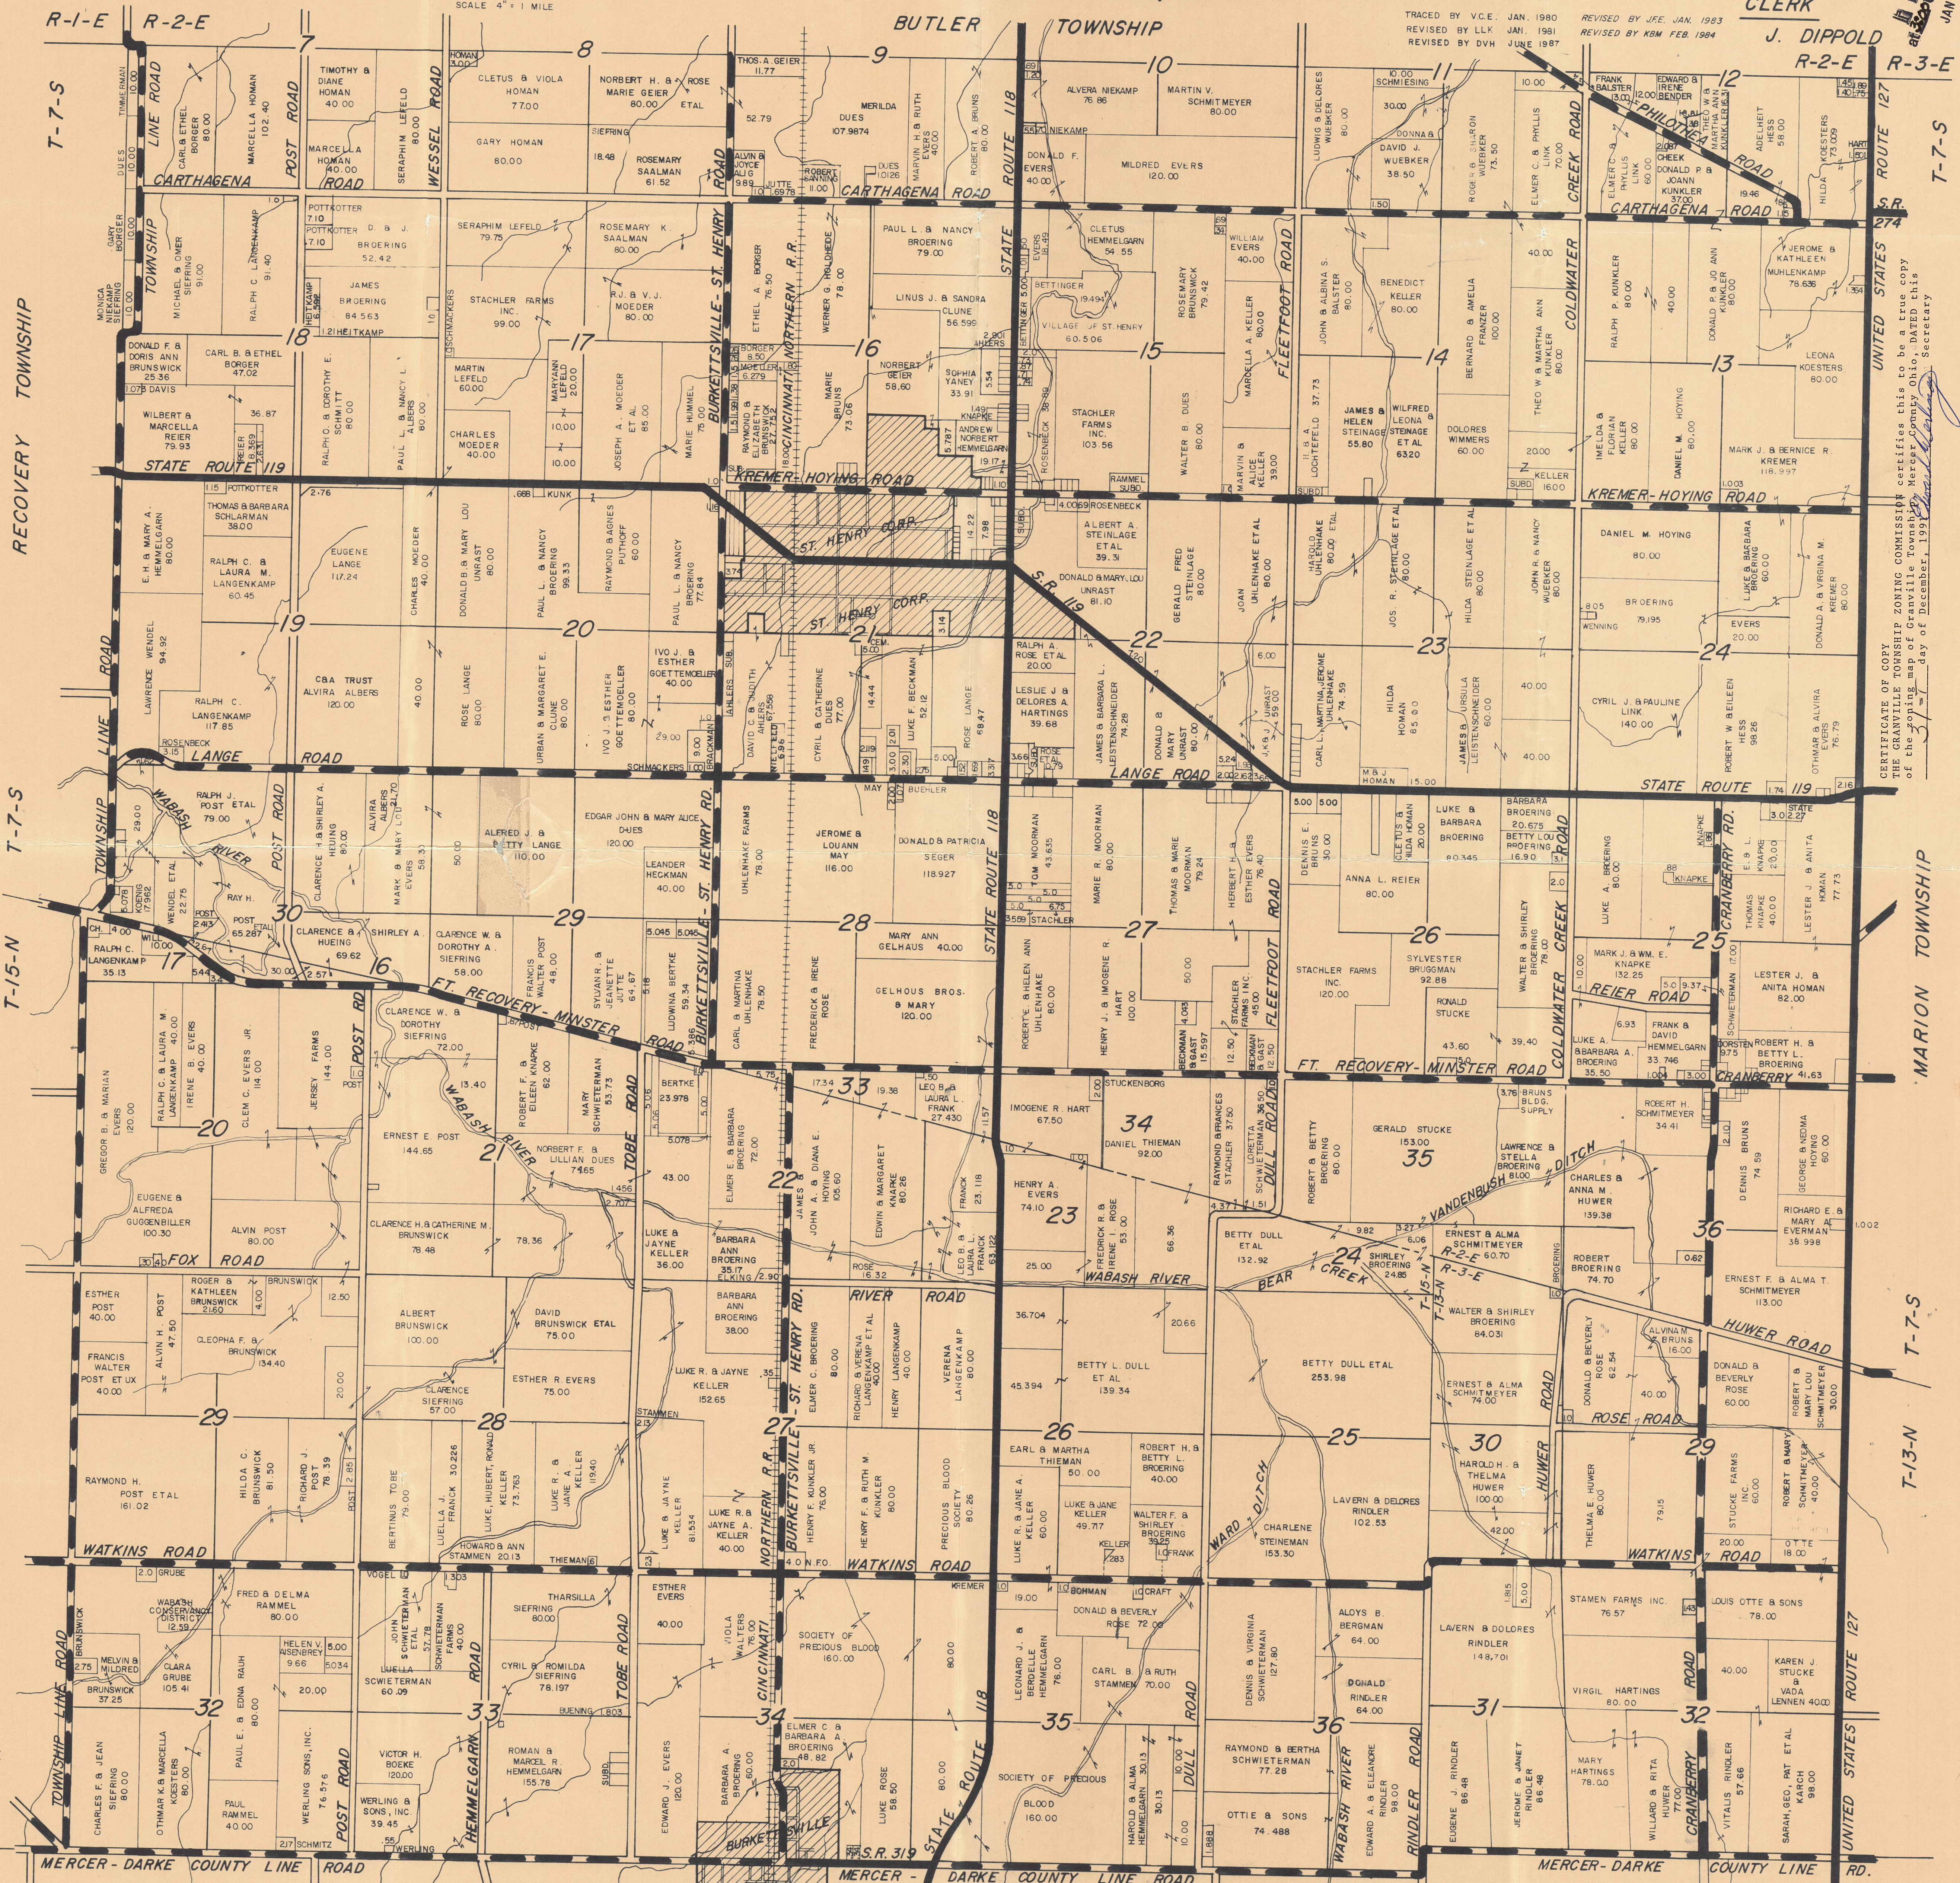

COUNTY ENGINEER
KEITH G. EARLEY P.E.
COUNTY COMMISSIONERS

H. MUHLENKAMP
J. LAFFIN
R. PUTHOFF

GRANVILLE TOWNSHIP

MERCER COUNTY, OHIO

T-15-N, T-13-N, R-2&3-E, T-7-S, R-2-E

LEGEND
STATE ROUTE
COUNTY ROAD
TOWNSHIP ROAD

TRUSTEES
D. SCHWEITERMAN
M. KREMER
C. DUES
CLERK
J. DIPPOLD

TRACED BY V.C.E. JAN. 1980
REVISED BY LLK JAN. 1981
REVISED BY DVH JUNE 1987

REVISED BY JFE, JAN. 1983
REVISED BY KBM FEB. 1984

at 2000 ft
JAN 30 1992
P. Schaefer, Surveyor
MERCER COUNTY, OHIO

CERTIFICATE OF COPY
THE GRANVILLE TOWNSHIP ZONING COMMISSION certifies this to be a true copy
of the zoning map of Granville Township, Mercer County, Ohio, dated
December 1, 1991, day of December, 1991.