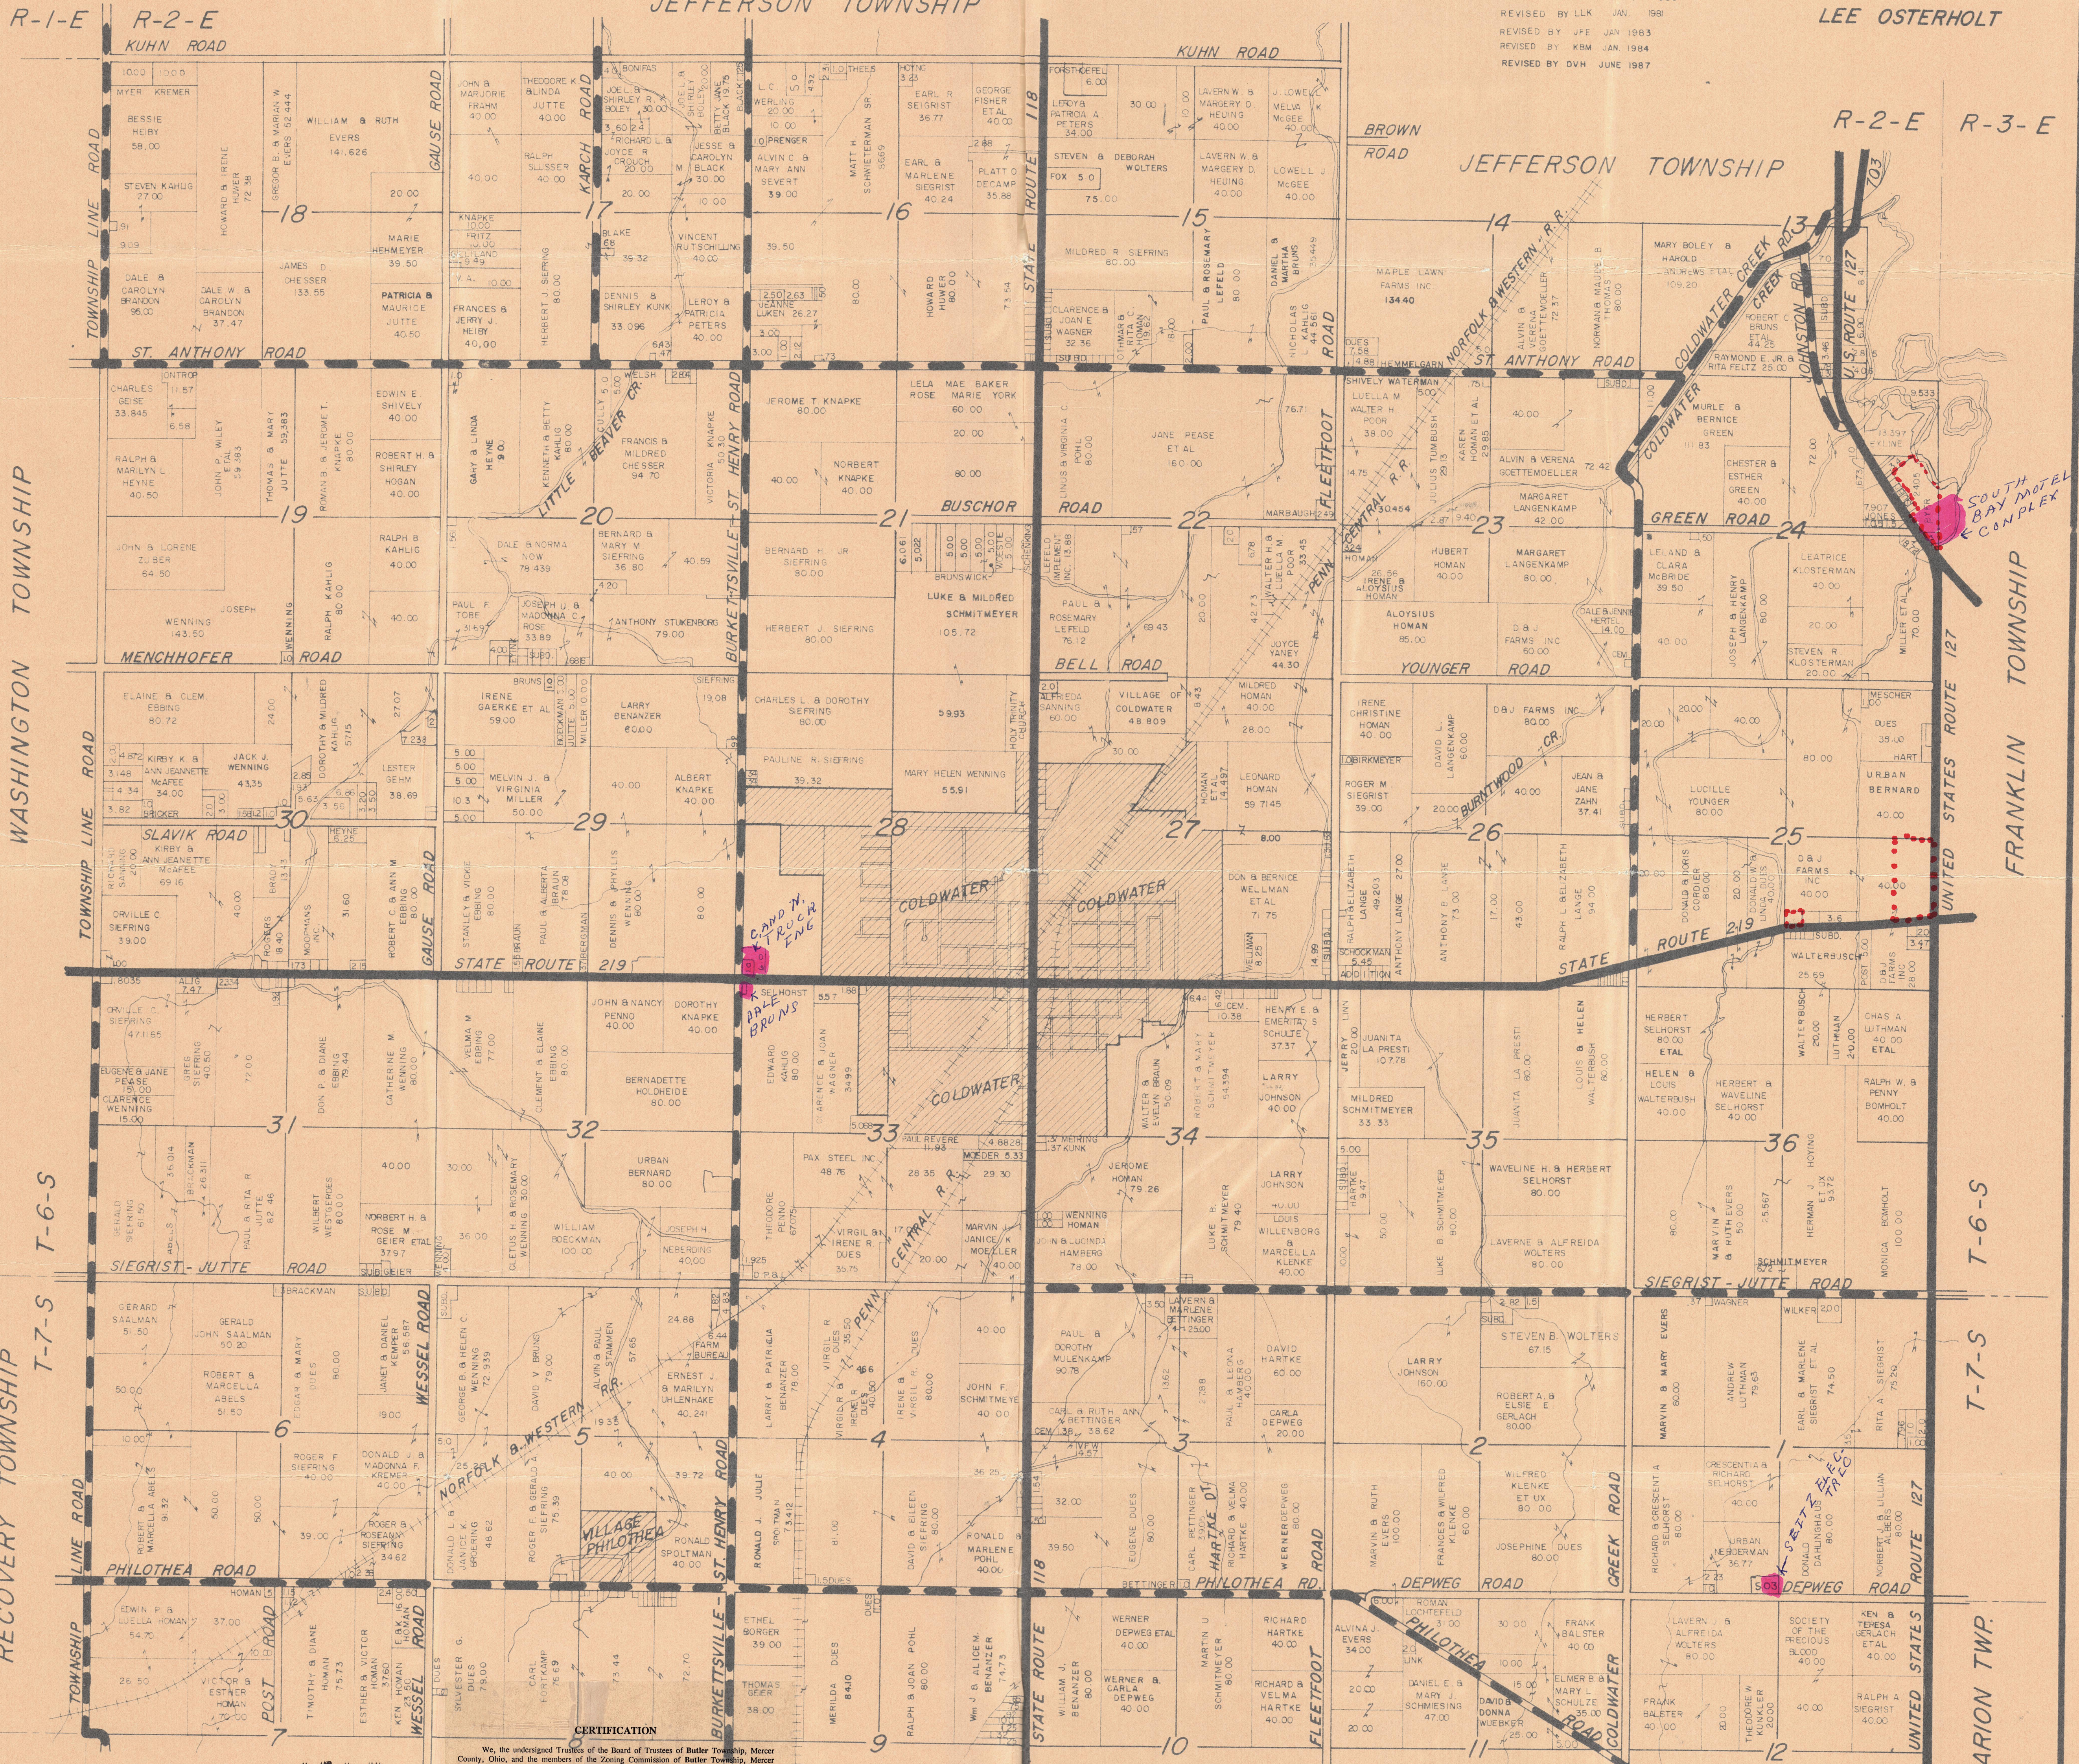

COUNTY ENGINEER
KEITH G. EARLEY
COUNTY COMMISSIONERS
H. MUHLENKAMP
J. LAFFIN
R. PUTHOFF

BUTLER TOWNSHIP

MERCER COUNTY, OHIO

TOWN 6 & 7 SOUTH, R-2-E

LEGEND
STATE ROUTE
COUNTY ROAD
TOWNSHIP RD.

TRUSTEES
E. KAHLIG
P. BETTINGER
S. EBBING
CLERK
LEE OSTERHOLT

TRACED BY V.C.E. JAN 1980
REVISED BY LLK JAN 1981
REVISED BY JFE JAN 1983
REVISED BY KBM JAN 1984
REVISED BY DVH JUNE 1987

at 3:20 o'clock P.M.
JAN 30 1992
Patricia E. Gools
Recorder - Mercer Co., OH

Paul Bettinger
Edward Harkley
John T. Hamley
William B. ...
Fernando D. ...

GRANVILLE TOWNSHIP

MARION TWP.

TO COMMERCIAL